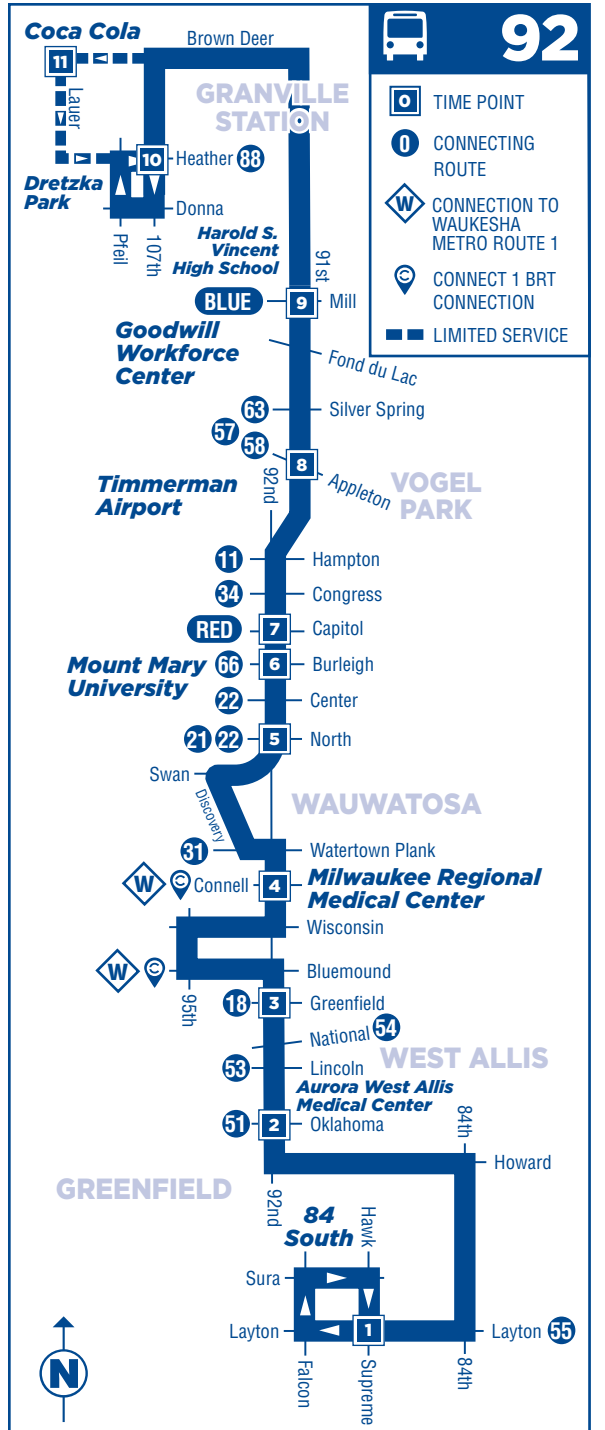

030324 MAP NOT TO SCALE