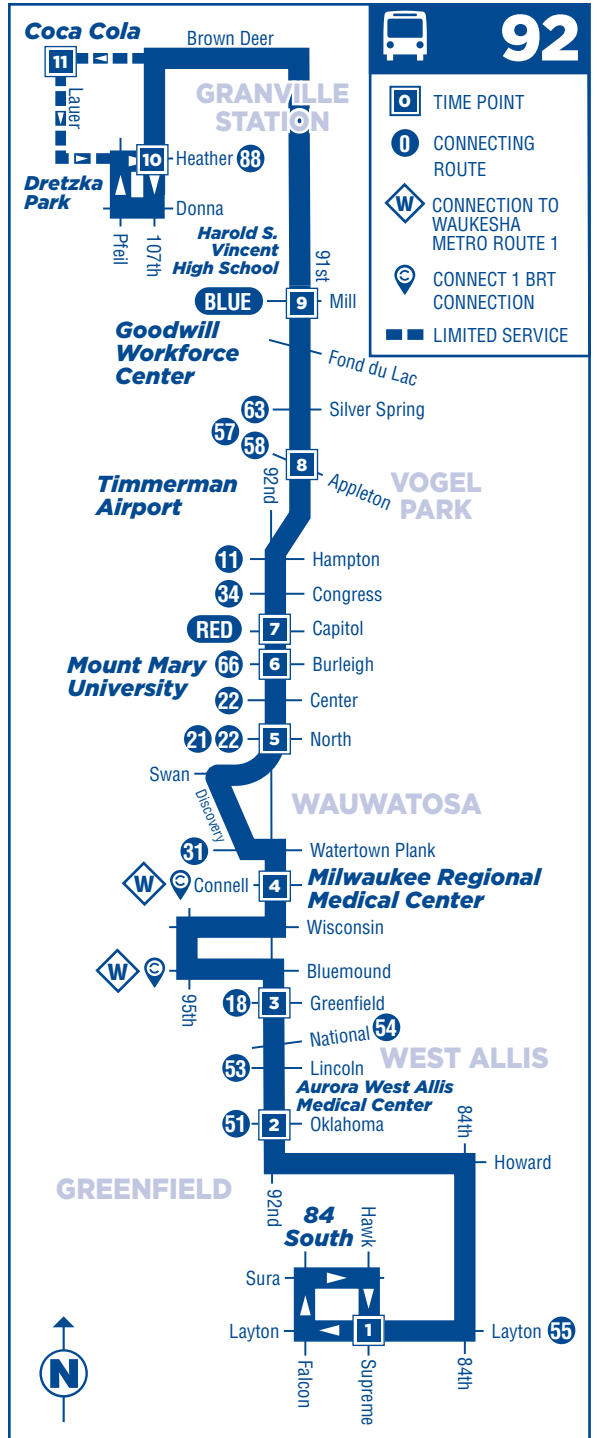

030324

MAP NOT TO SCALE

MILWAUKEE COUNTY

92

92ND STREET

1. **SERVING:**
2. Coca Cola
   - Dretzka Park
   - Harold S. Vincent High School
   - Goodwill Workforce Center
   - Timmerman Airport
   - Mount Mary University
   - Milwaukee Regional Medical Center
   - Aurora West Allis Medical Center
   - 84 South

EFFECTIVE
March 3, 2024

SERVICE HOURS
Weekdays
4:30 AM - 1:26 AM
Saturdays
5:37 AM - 12:33 AM
Sundays/Holidays*
6:00 AM - 11:45 PM

Please only take **ONE** timetable. For the most up-to-date route, schedule and fare information, visit:

RideMCTS.com • 414-344-6711

Information subject to change without notice. Please recycle