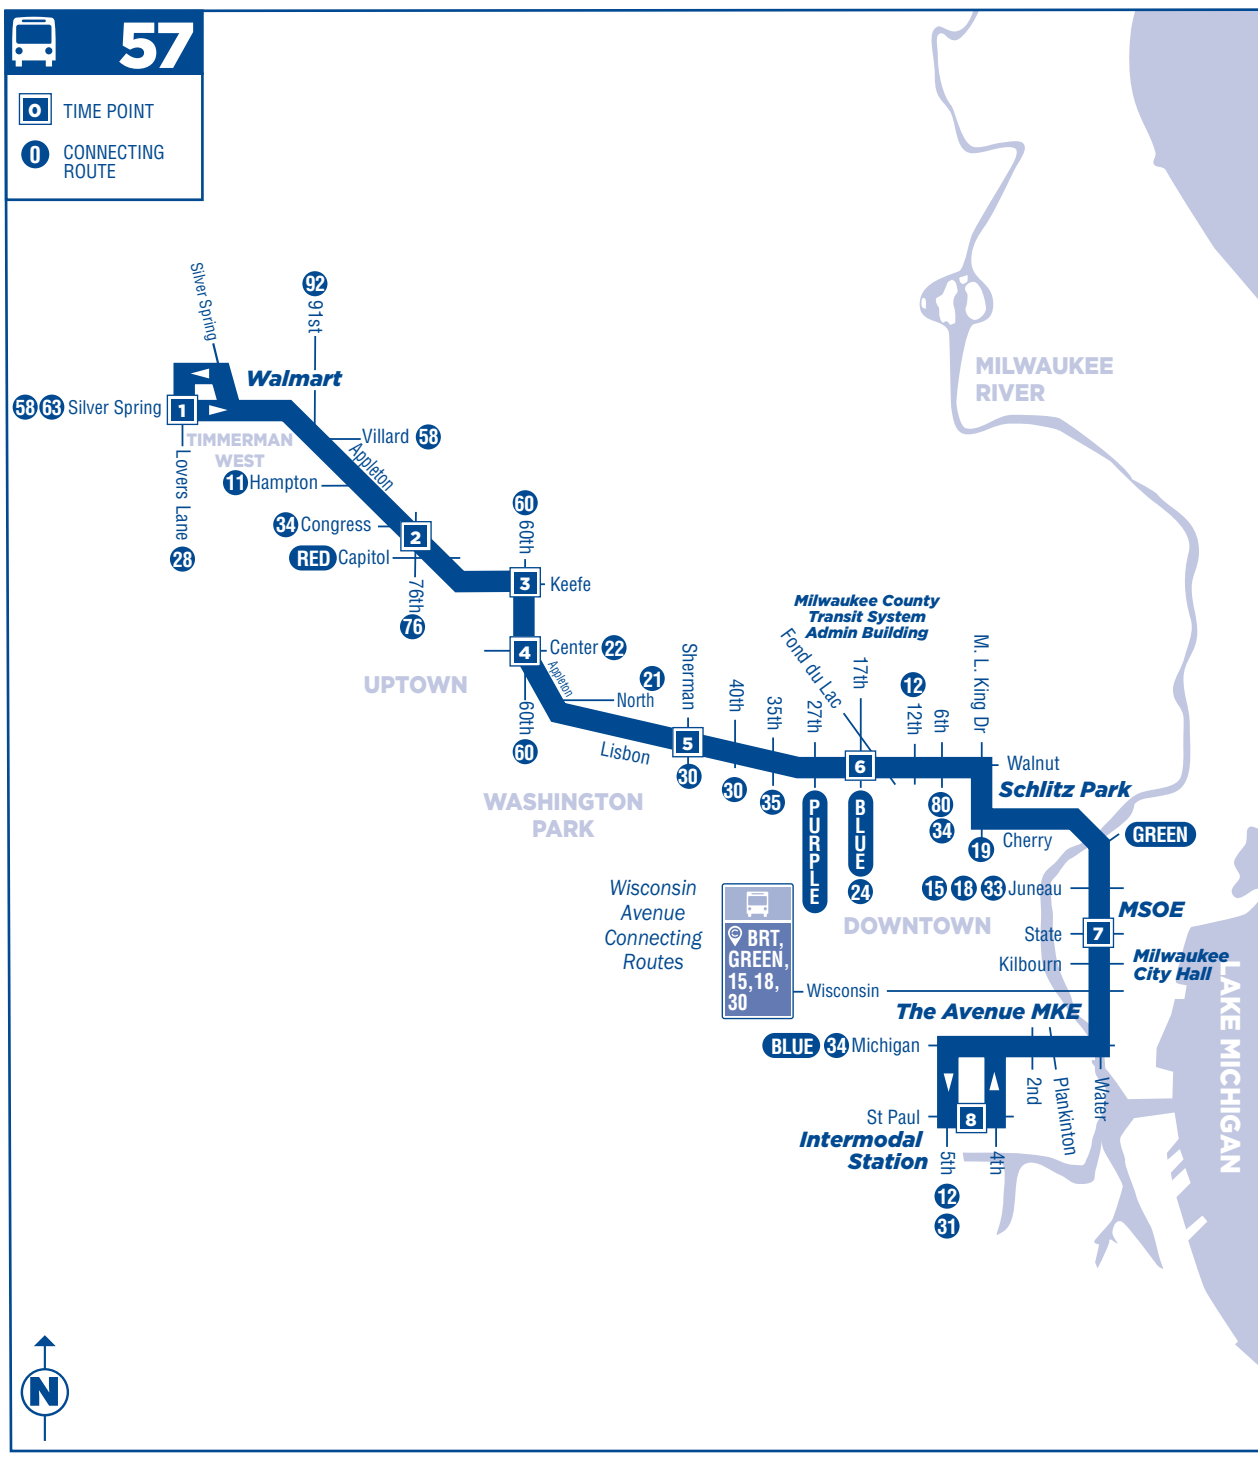

NOTES: **Boldface** times are PM.

Request Reasonable Accommodation

For information on how to request a reasonable accommodation, call (414) 343-1700 or go to RideMCTS.com

Para más información para preguntar para su mejor comodida llama 414-343-1700 o visite la página RideMCTS.com

MCTS OPERATES ON A SUNDAY SCHEDULE ON THE FOLLOWING HOLIDAYS

- New Year's Day
- Memorial Day
- Fourth of July
- Labor Day
- Thanksgiving
- Christmas

Ride to:

- Froedtert
- Summerfest
- Marquette University
- Fiserv Forum
- The Pfister Hotel
- MATC
- Milwaukee Public Library
- The Riverside Theater
- and more!

To learn more about this new service, visit RideMCTS.com/CONNECT

Map out your day.
Listen to a podcast.
Take an online course.
Commute to work on MCTS.

Make the most out of your commute. Ask your employer about our Commuter Value Pass.

CVPass@mcts.org

Calling all college students! Did you know your U-Pass saves you time and money?

Check your student email inbox or stop by your student services center for your pass. Now that's smart.

414-937-3248

Making a Title VI Complaint

Any person who believes they have been subjected to discrimination in the delivery of or access to public transportation services on the basis of race, color or national origin, may file a complaint with Milwaukee County Transit System (MCTS). Such complaint must be filed in writing with MCTS no later than 180 days after the alleged discrimination. For information on how to file a complaint, contact MCTS as listed below:

MCTS Human Resources Department
1942 North 17th Street, Milwaukee, WI 53205
414-344-4550

GET ON THE ROAD TO SUCCESS!

Become an MCTS Operator!

Apply now and see all of our open positions at RideMCTS.com/Careers

$1,000
Sign-on Bonus!

MCTS Travel Training Program

Your Ticket to Independence!

- Learn how to ride the bus!
- Individual or group setting.
- It's FREE!

Contact one of our trainers today, at: 414-343-1711