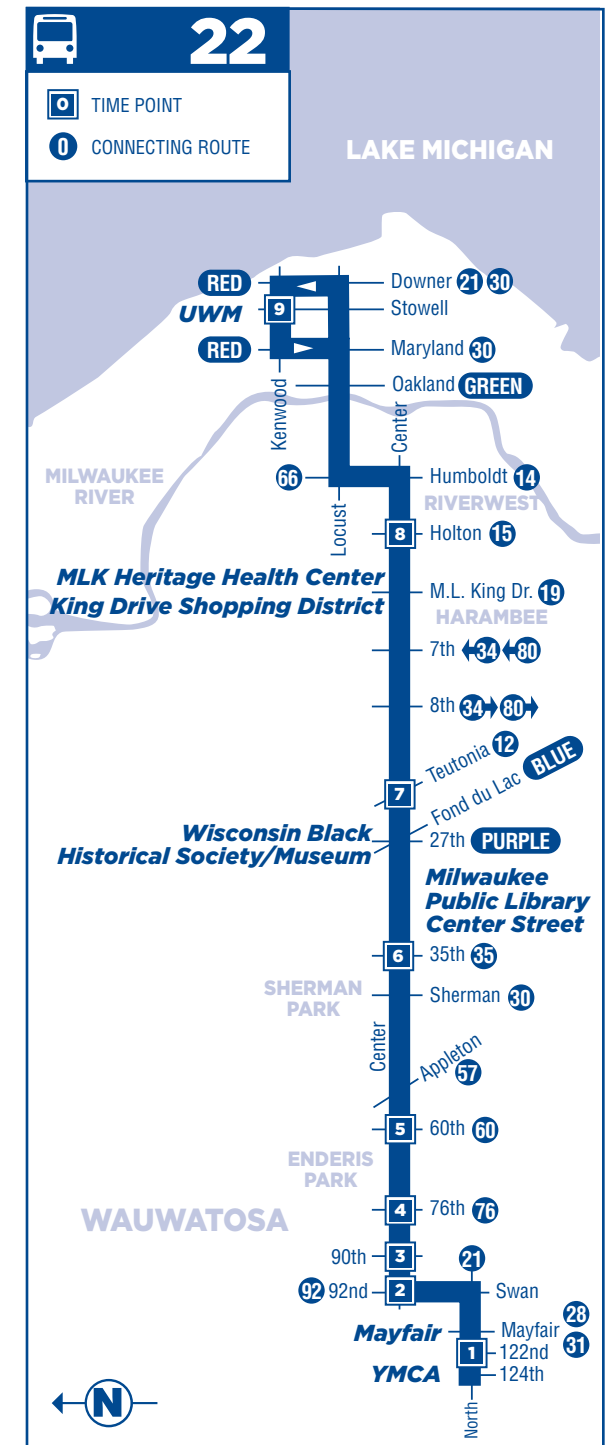

NOTES: Boldface times are PM

Making a Title VI Complaint

Any person who believes they have been subjected to discrimination in the delivery of or access to public transportation services on the basis of race, color or national origin, may file a complaint with Milwaukee County Transit System (MCTS). Such complaint must be filed in writing with MCTS no later than 180 days after the alleged discrimination. For information on how to file a complaint, contact MCTS as listed below:

MCTS Human Resources Department
1942 North 17th Street, Milwaukee, WI 53205
414-344-4550

MILWAUKEE COUNTY

22

CENTER STREET

SERVING:

- University of Wisconsin-Milwaukee
- Martin Luther King Jr. Heritage Health Center
- King Drive Shopping District
- Wisconsin Black Historical Society/Museum
- Milwaukee Public Library Center Street
- Mayfair
- YMCA

EFFECTIVE December 4, 2022

SERVICE HOURS
Weekdays 4:54 AM - 1:03 AM
Saturdays 5:01 AM - 12:38 AM
Sundays/Holidays* 5:50 AM - 12:10 AM

RideMCTS.com • 414-937-3218

Information subject to change without notice. Please recycle