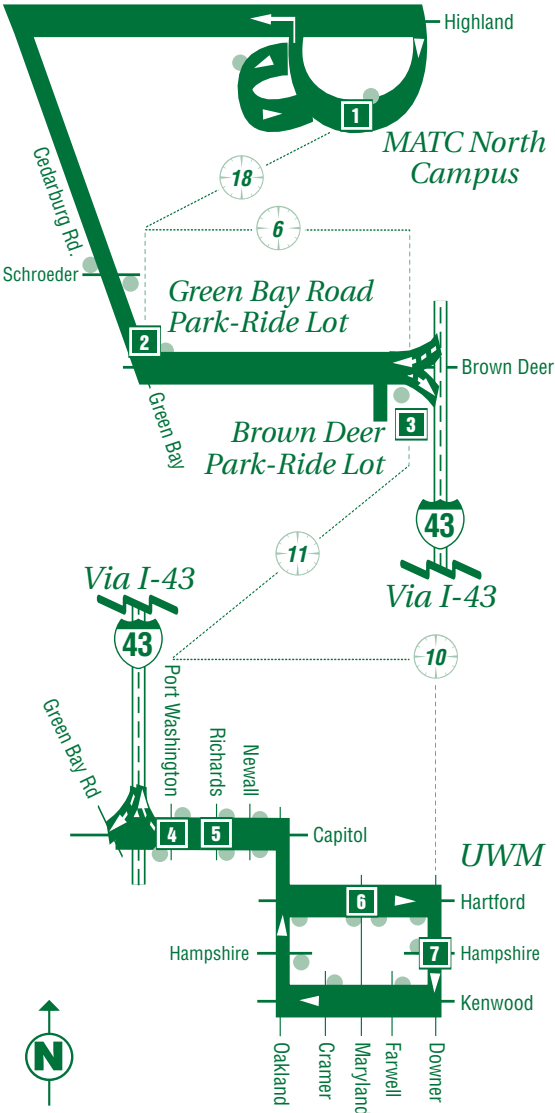

 **49U**

 TIME POINT

 REGULAR
BUS STOP

010809

MAP NOT TO SCALE

49U

Brown Deer UBUS

Effective Date:
January 4, 2010

Service Hours:
School Days Only*
6:15 AM - 10:00 PM

Serving:

University of Wisconsin -
Milwaukee
Brown Deer Park-Ride Lot
Green Bay Park-Ride Lot
MATC North Campus

**NOW SERVING MATC -
NORTH**

For additional route, schedule and
fare information, call the BusLine:

NOTES: Boldface times are PM.
All trips are wheelchair accessible.

WESTBOUND	WEEKDAYS
------------------	-----------------

7	5	4	3	2	1
6:52	7:02	7:03	7:13	7:19	7:32
7:22	7:32	7:33	7:43	7:49	8:02
7:53	8:03	8:04	8:14	8:20	8:33
8:24	8:33	8:35	8:45	8:50	9:03
8:54	9:04	9:05	9:15	9:21	9:34
9:24	9:34	9:35	9:45	9:51	10:04
9:54	10:04	10:05	10:15	10:21	10:34
10:24	10:34	10:35	10:45	10:51	11:04
10:54	11:04	11:05	11:15	11:21	11:34
11:24	11:34	11:35	11:45	11:51	12:04
11:54	12:04	12:05	12:16	12:23	12:36
12:24	12:34	12:36	12:47	12:53	1:07
12:55	1:05	1:06	1:17	1:24	1:37
1:26	1:36	1:38	1:49	1:55	2:09
1:57	2:07	2:08	2:19	2:26	2:39
2:27	2:37	2:39	2:50	2:56	3:10
2:59	3:09	3:10	3:21	3:28	3:41
3:30	3:40	3:42	3:53	3:59	4:13
4:02	4:12	4:13	4:26	4:32	4:45
4:34	4:43	4:45	4:57	5:04	5:17
5:05	5:15	5:16	5:29	5:35	5:48
5:38	5:48	5:49	6:02	6:08	6:21
6:15	6:24	6:26	6:38	6:45	6:58
6:46	6:55	6:57	7:07	7:13	7:26
7:19	7:28	7:30	7:40	7:46	7:59
8:21	8:30	8:31	8:42	8:47	9:00
8:52	9:01	9:02	9:13	9:18	9:31

NOTES: Boldface times are PM.
All trips are wheelchair accessible.