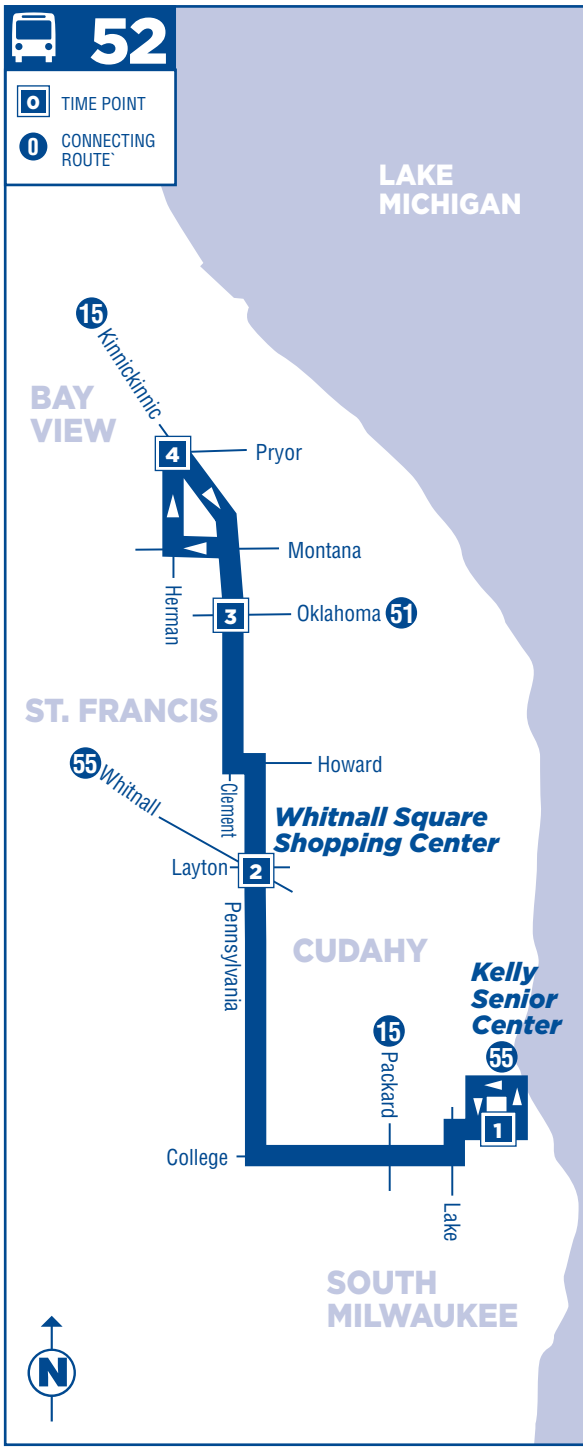

NORTHBOUND WEEKDAYS

Wauwatosa @ Lake	Pennsylvania @ Whitnall	Clement @ Oklahoma	Herrman @ Kinnickinnic
5521	2935	5186	9520
1	2	3	4
6:09	6:21	6:31	6:33
7:04	7:16	7:26	7:28
7:59	8:11	8:21	8:23
8:54	9:06	9:16	9:18
9:49	10:01	10:11	10:13
10:45	10:57	11:07	11:09
11:41	11:52	12:01	12:03
12:35	12:46	12:55	12:57
1:25	1:36	1:45	1:47
2:15	2:26	2:35	2:37
3:07	3:18	3:27	3:29
4:00	4:11	4:20	4:22
4:50	5:01	5:10	5:12
5:40	5:51	6:00	6:02
6:30	6:41	6:50	6:52
7:20	7:31	7:40	7:42
8:10	8:21	8:30	8:32

NOTES: **Boldface** times are PM

SOUTHBOUND WEEKDAYS

Herrman @ Kinnickinnic	Clement @ Oklahoma	Pennsylvania @ Whitnall	Wauwatosa @ Lake
9520	4148	7440	5521
4	3	2	1
5:41	5:43	5:52	6:03
6:33	6:36	6:46	6:58
7:28	7:31	7:41	7:53
8:23	8:26	8:36	8:48
9:18	9:21	9:31	9:43
10:13	10:16	10:26	10:38
11:09	11:11	11:20	11:31
12:03	12:05	12:14	12:25
12:57	12:59	1:08	1:19
1:47	1:49	1:58	2:09
2:37	2:39	2:48	2:59
3:29	3:31	3:40	3:51
4:22	4:24	4:33	4:44
5:12	5:14	5:23	5:34
6:02	6:04	6:13	6:24
6:52	6:54	7:03	7:14
7:42	7:44	7:53	8:04

NOTES: **Boldface** times are PM

MCTS OPERATES ON A SUNDAY SCHEDULE ON THE FOLLOWING HOLIDAYS

- New Year's Day
- Memorial Day
- Fourth of July
- Labor Day
- Thanksgiving
- Christmas

Follow MCTS!

RideMCTS
Milwaukee Transport Services

52

CLEMENT - PENNSYLVANIA

SERVING:

- Whitnall Square Shopping Center
- Kelly Senior Center

EFFECTIVE
June 4, 2023

SERVICE HOURS

Weekdays
5:41 AM - 8:32 PM

Saturdays
5:53 AM - 7:56 PM

Sundays/Holidays*
6:20 AM - 8:04 PM

Please only take **ONE** timetable. For the most up-to-date route, schedule and fare information, visit:

RideMCTS.com • 414-937-3218

Information subject to change without notice. Please recycle