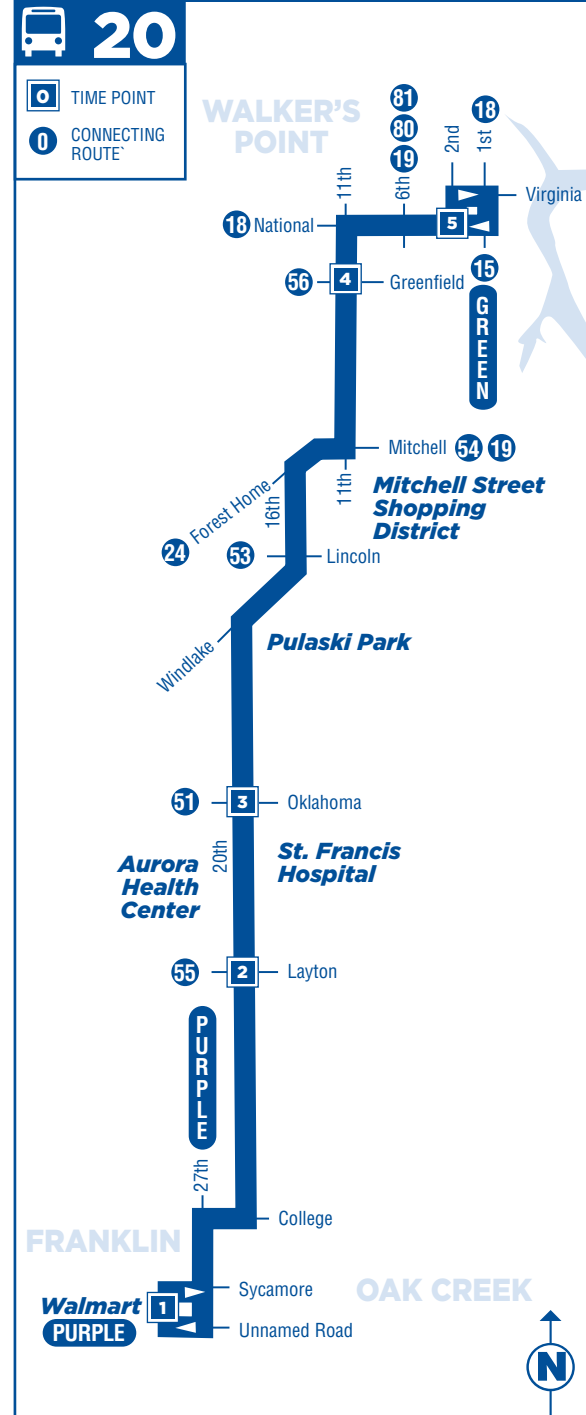

NOTES: Boldface times are PM

SOUTHBOUND WEEKDAYS

2nd @ National	11th @ Greenfield	20th @ Oklahoma	20th @ Layton	Walmart
1788	1886	2077	2093	8318
5	4	3	2	1
5:56	6:04	6:15	6:21	6:31
6:35	6:43	6:54	7:00	7:10
7:14	7:22	7:33	7:39	7:49
7:53	8:01	8:12	8:18	8:28
8:32	8:40	8:51	8:57	9:07
9:11	9:19	9:30	9:36	9:46
9:50	9:58	10:09	10:15	10:25
10:29	10:37	10:48	10:54	11:04
11:09	11:17	11:28	11:34	11:44
11:48	11:56	12:07	12:13	12:23
12:28	12:36	12:47	12:53	1:03
1:07	1:15	1:26	1:32	1:42
1:47	1:55	2:06	2:12	2:22
2:26	2:34	2:45	2:51	3:01
3:06	3:14	3:25	3:32	3:42
3:47	3:55	4:06	4:13	4:23
4:27	4:35	4:46	4:53	5:03
5:06	5:14	5:25	5:32	5:42
5:45	5:53	6:04	6:11	6:21
6:24	6:31	6:41	6:47	6:57
7:03	7:10	7:20	7:26	7:36
7:41	7:48	7:58	8:04	8:14

NOTES: Boldface times are PM

*MCTS OPERATES ON A SUNDAY SCHEDULE ON THE FOLLOWING HOLIDAYS

- New Year's Day
- Memorial Day
- Fourth of July
- Labor Day
- Thanksgiving
- Christmas

060423

MAP NOT TO SCALE

20

S. 20TH STREET

SERVING:

- Walmart
- Aurora Health Center
- St. Francis Hospital
- Mitchell Street Shopping District
- Pulaski Park

EFFECTIVE August 28, 2022

SERVICE HOURS

Weekdays
5:56 AM - 8:56 PM

Saturdays
6:02 AM - 8:17 PM

Sundays/Holidays*
6:51 AM - 8:16 PM

Please only take **ONE** timetable. For the most up-to-date route, schedule and fare information, visit:

RideMCTS.com • 414-937-3218

Information subject to change without notice.

Please recycle

Welcome to **WisGo**
A better way to pay.
Visit RideMCTS.com/WisGo