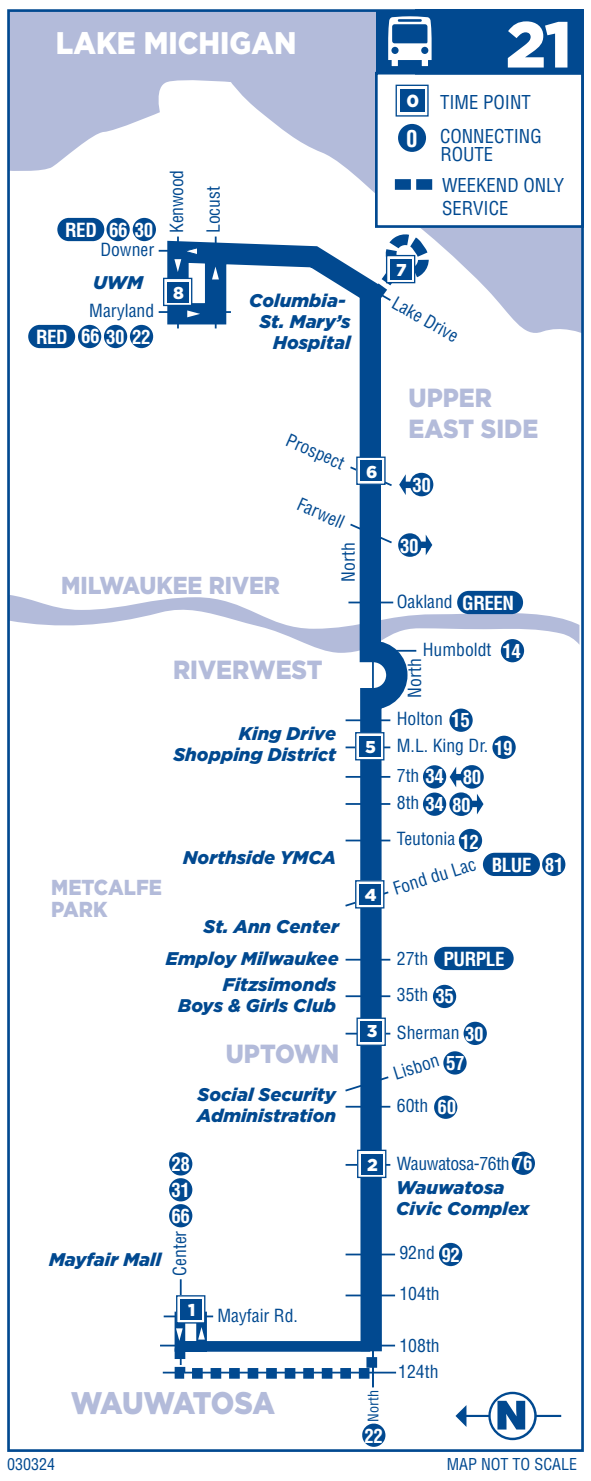

Boldface times are PM
A - Operates to Wauwatosa High School/Whitman Middle School on school days only.
B - Continues to Wauwatosa/Whitman when school is in session. Arrives at N. 114th & Center 4 minutes after time shown.