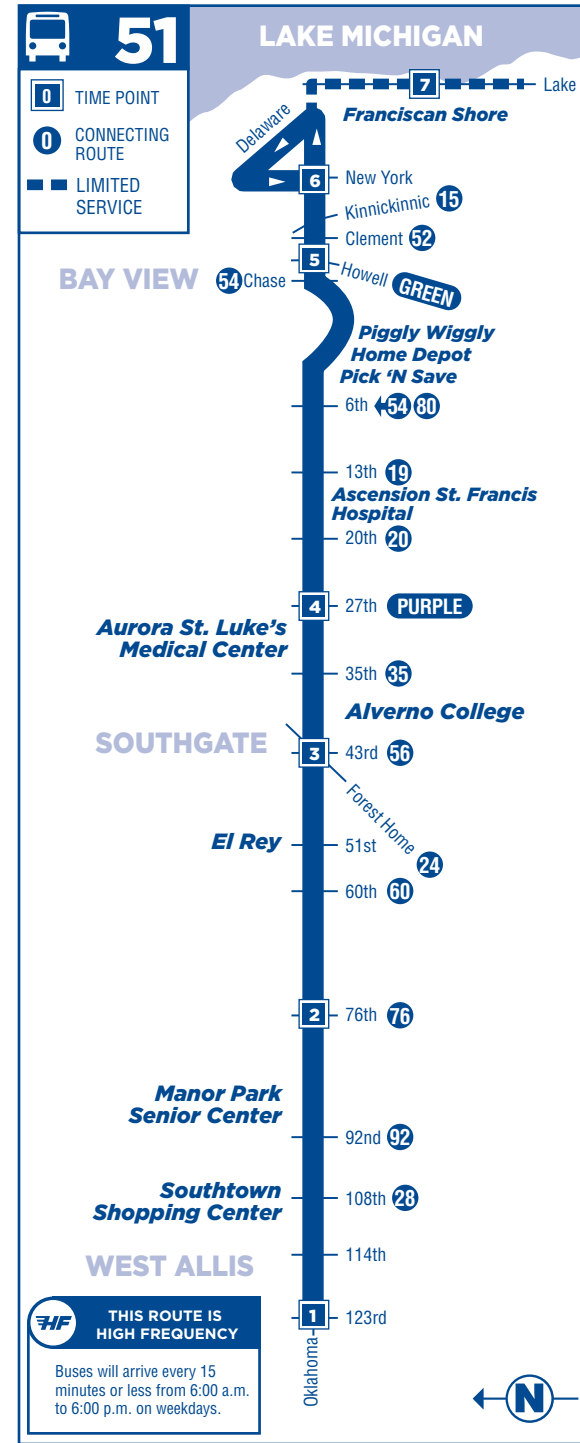

NOTES: **Boldface** times are PM.

To read our **Title VI policy** regarding passenger rights and to learn how to make a complaint, visit **RideMCTS.com**.

51

OKLAHOMA AVENUE

THIS ROUTE IS HIGH FREQUENCY

Buses will arrive every 15 minutes or less from 6:00 a.m. to 6:00 p.m. on weekdays.

EASTBOUND SATURDAYS						
Oklahoma & S. 123rd	Oklahoma & S. 76th	Oklahoma & S. 43rd	Oklahoma & S. 27th	Oklahoma & Howall	Franciscan Shore	New York & Oklahoma
5109	240	244	246	5152	5165	5323
1	2	3	4	5	7	6
10:01	10:11	10:18	10:22	10:30		10:34
10:39	10:49	10:56	11:00	11:08		11:12
11:18	11:28	11:35	11:39	11:47		11:51
11:57	12:07	12:14	12:18	12:26		12:30

NOTES: **Boldface** times are PM.

WESTBOUND SATURDAYS						
New York & Oklahoma	Oklahoma & Howall	Oklahoma & S. 27th	Oklahoma & S. 43rd	Oklahoma & S. 76th	Oklahoma & S. 123rd	
5323	5068	219	221	225	5109	
6	5	4	3	2	1	
5:36	5:40	5:48	5:52	5:59	6:08	
5:56	6:00	6:08	6:12	6:19	6:28	
6:16	6:20	6:28	6:32	6:39	6:48	
6:36	6:40	6:48	6:52	6:59	7:08	
6:56	7:00	7:08	7:12	7:19	7:28	
7:16	7:20	7:28	7:32	7:39	7:48	
7:36	7:40	7:48	7:52	7:59	8:08	
7:57	8:01	8:09	8:13	8:20	8:29	
8:18	8:22	8:30	8:34	8:41	8:50	
8:39	8:43	8:51	8:55	9:02	9:11	
9:00	9:04	9:12	9:16	9:23	9:32	
9:21	9:25	9:33	9:37	9:44	9:53	
9:43	9:47	9:55	9:59	10:06	10:15	
10:03	10:08	10:17	10:21	10:28	10:37	
10:25	10:30	10:39	10:43	10:50	10:59	
10:47	10:52	11:01	11:05	11:12	11:21	
11:09	11:14	11:23	11:27	11:34	11:43	
11:31	11:36	11:45	11:49	11:56	12:05	
11:53	11:58	12:07	12:11	12:18	12:27	
12:14	12:19	12:28	12:32	12:39	12:48	
12:35	12:40	12:49	12:53	1:00	1:09	
12:57	1:02	1:11	1:15	1:22	1:31	
1:19	1:24	1:33	1:37	1:44	1:53	
1:42	1:47	1:56	2:00	2:07	2:16	
2:04	2:09	2:18	2:22	2:29	2:38	